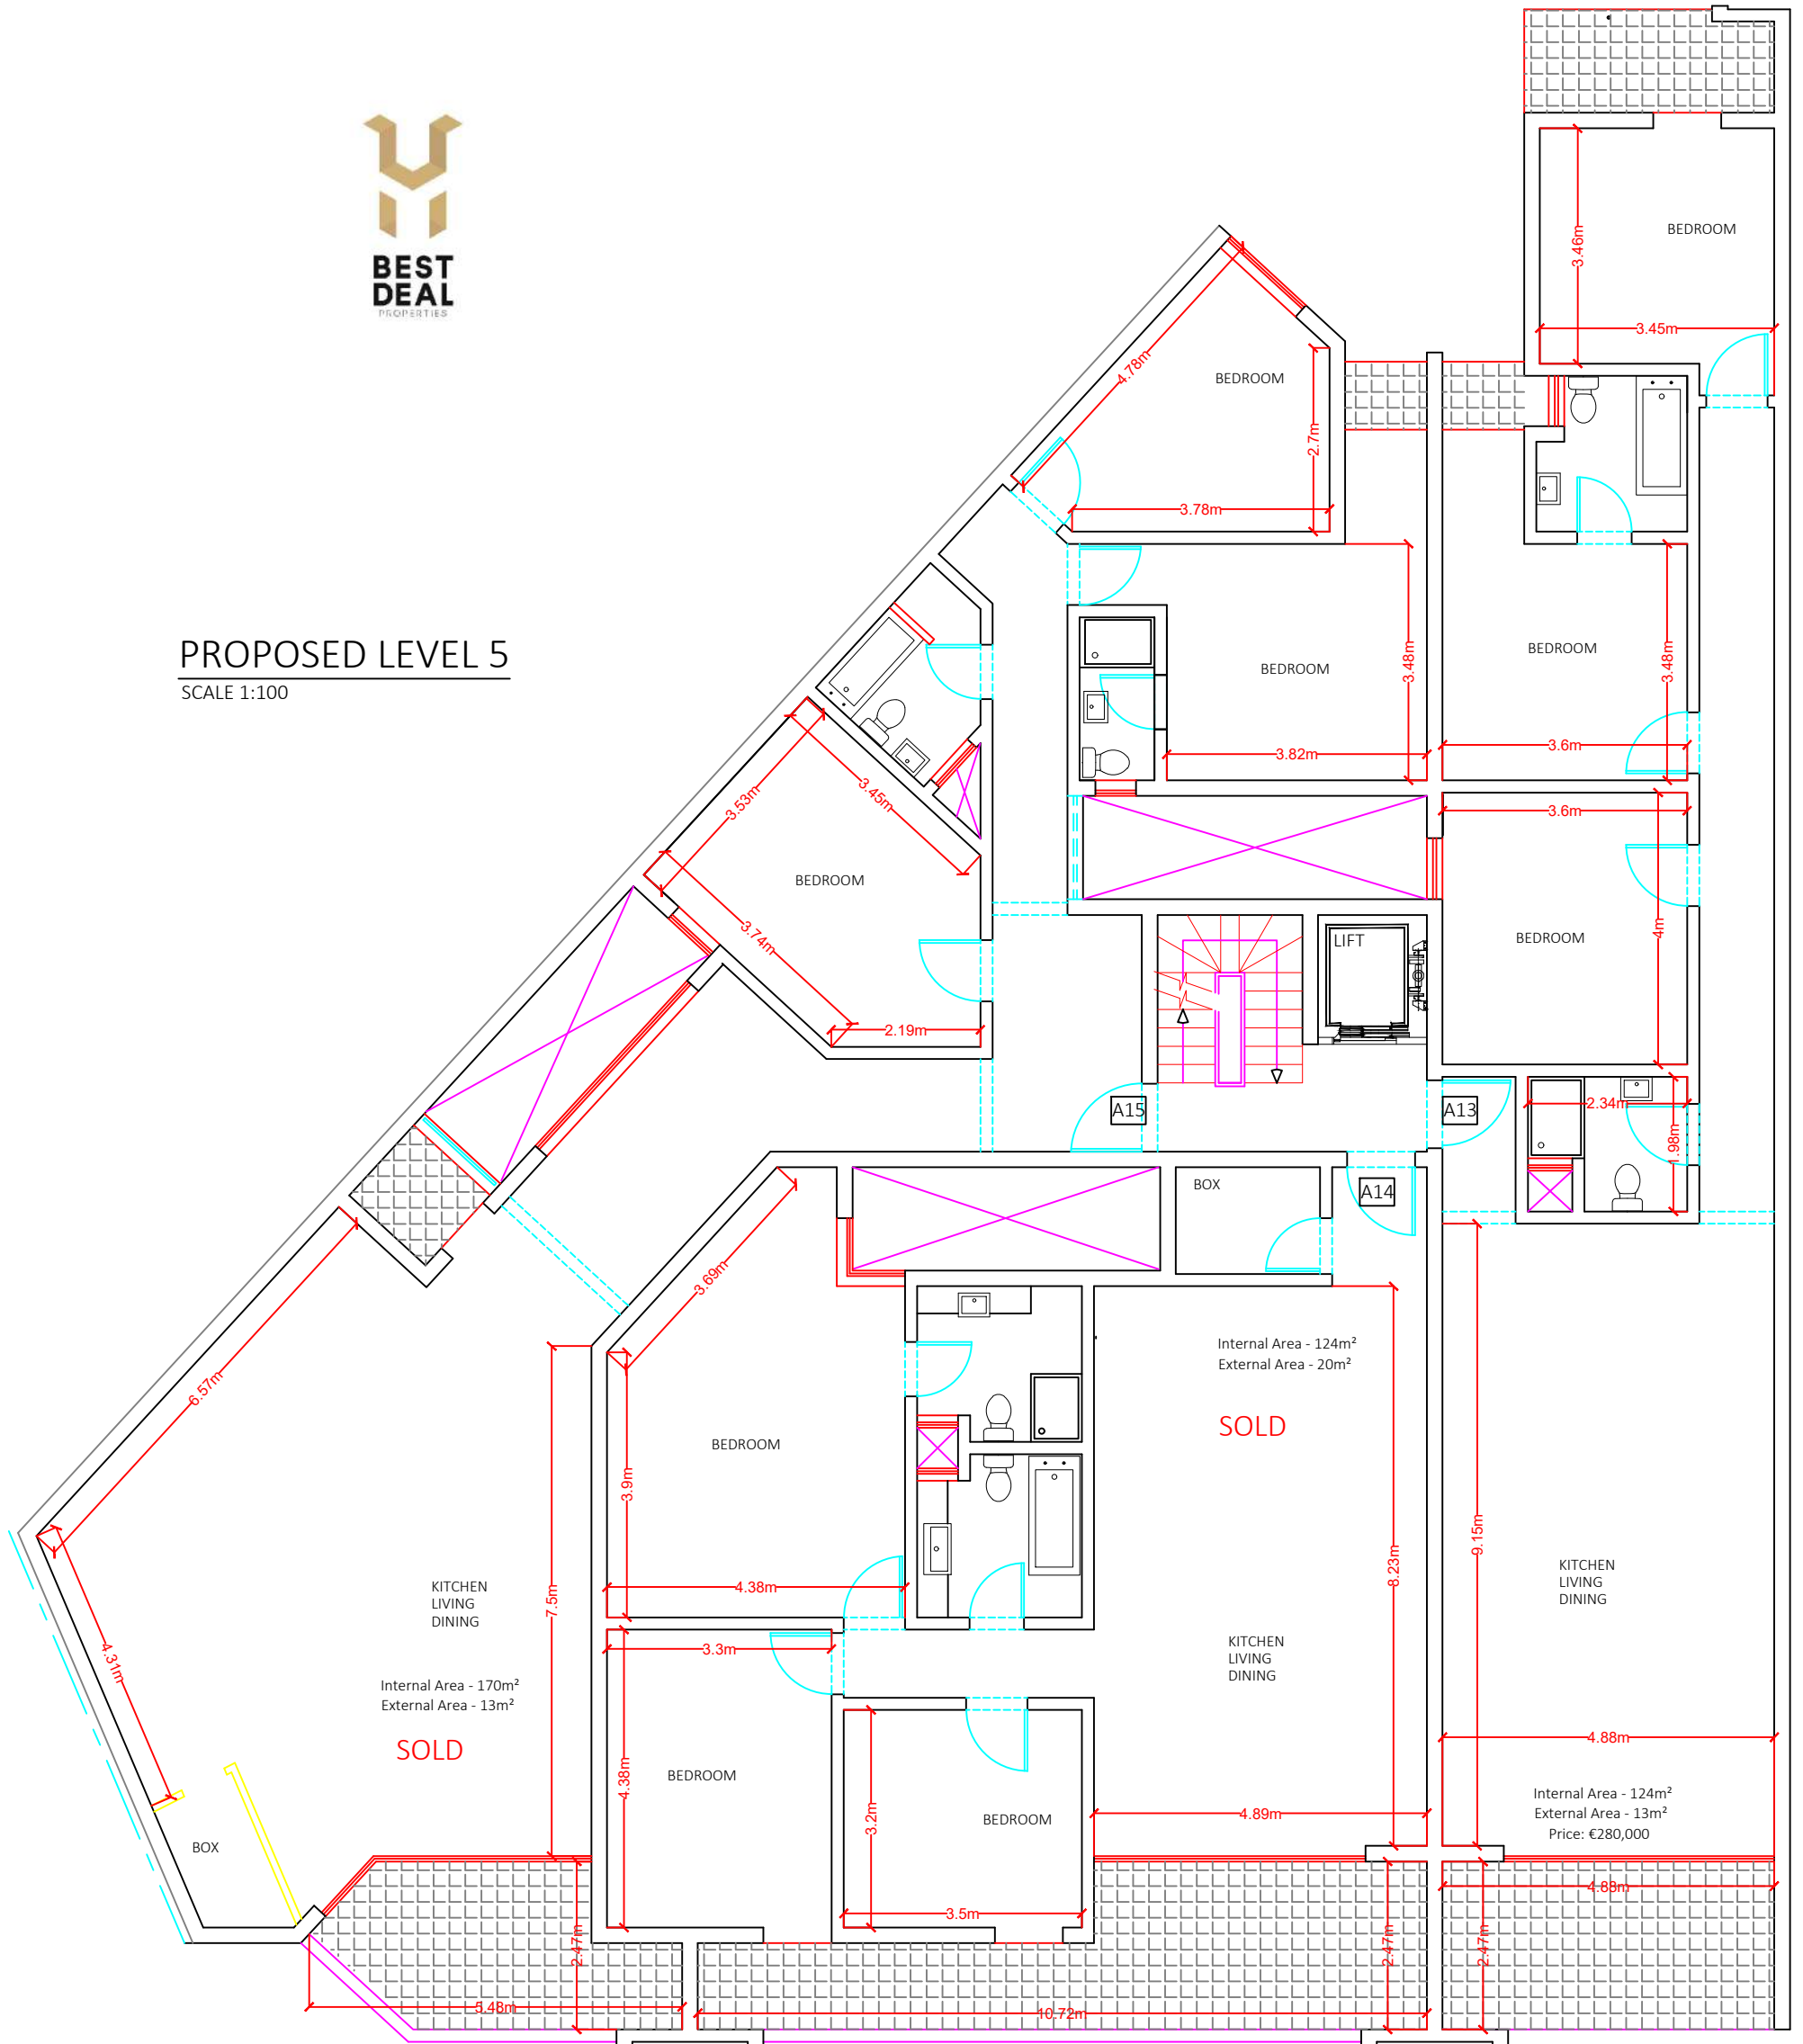

PROPOSED LEVEL 0
SCALE 1:100

Scale 1:100

PROPOSED LEVEL 1
SCALE 1:100

Scale 1:100

PROPOSED LEVEL 2
SCALE 1:100

SOLD

Price: €250,000

KITCHEN
LIVING
DINING

Internal Area - 124m²
External Area - 13m²

Scale 1:100

PROPOSED LEVEL 3

SCALE 1:100

Scale 1:100

PROPOSED LEVEL 4
SCALE 1:100

Scale 1:100

PROPOSED LEVEL 5
SCALE 1:100

Scale 1:100

PROPOSED LEVEL 6
SCALE 1:100