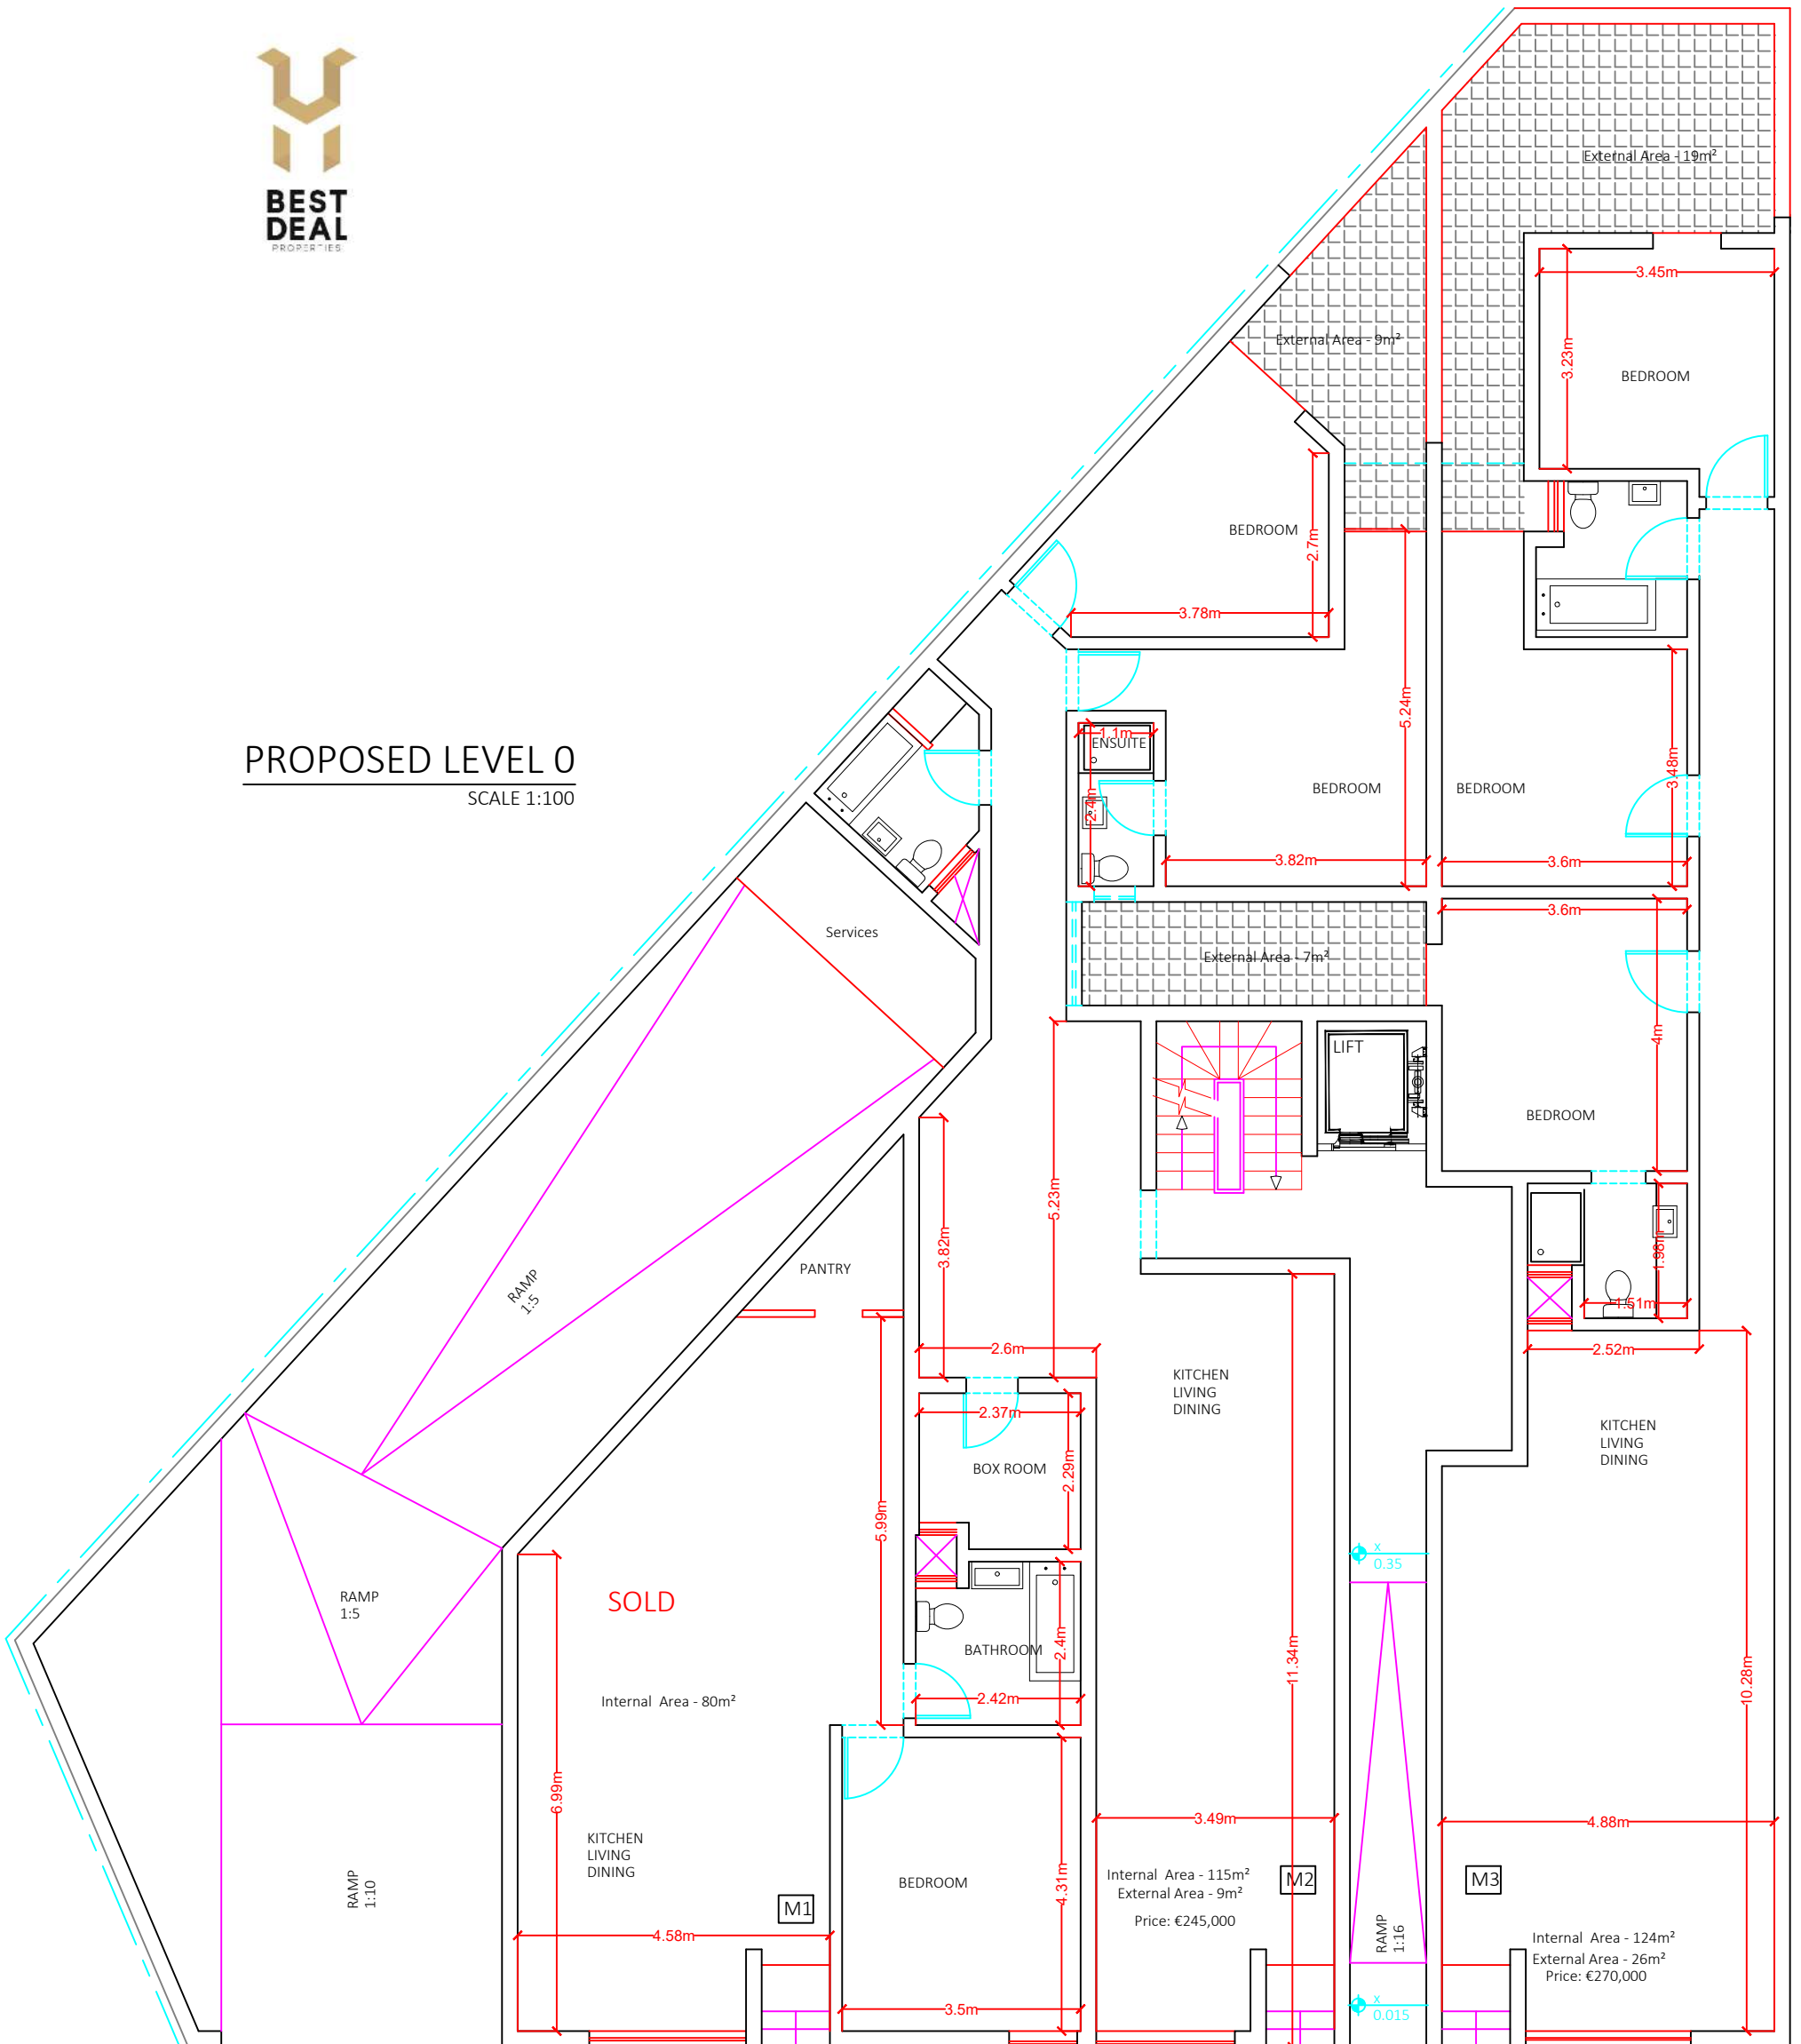

PROPOSED LEVEL 0
SCALE 1:100

Scale 1:100

PROPOSED LEVEL 1
SCALE 1:100

Scale 1:100

PROPOSED LEVEL 2
SCALE 1:100

SOLD

Price: €250,000

KITCHEN
LIVING
DINING

Internal Area - 124m²
External Area - 13m²

Scale 1:100

PROPOSED LEVEL 3

SCALE 1:100

Scale 1:100

PROPOSED LEVEL 4
SCALE 1:100

Scale 1:100

PROPOSED LEVEL 5
SCALE 1:100

Scale 1:100

PROPOSED LEVEL 6
SCALE 1:100