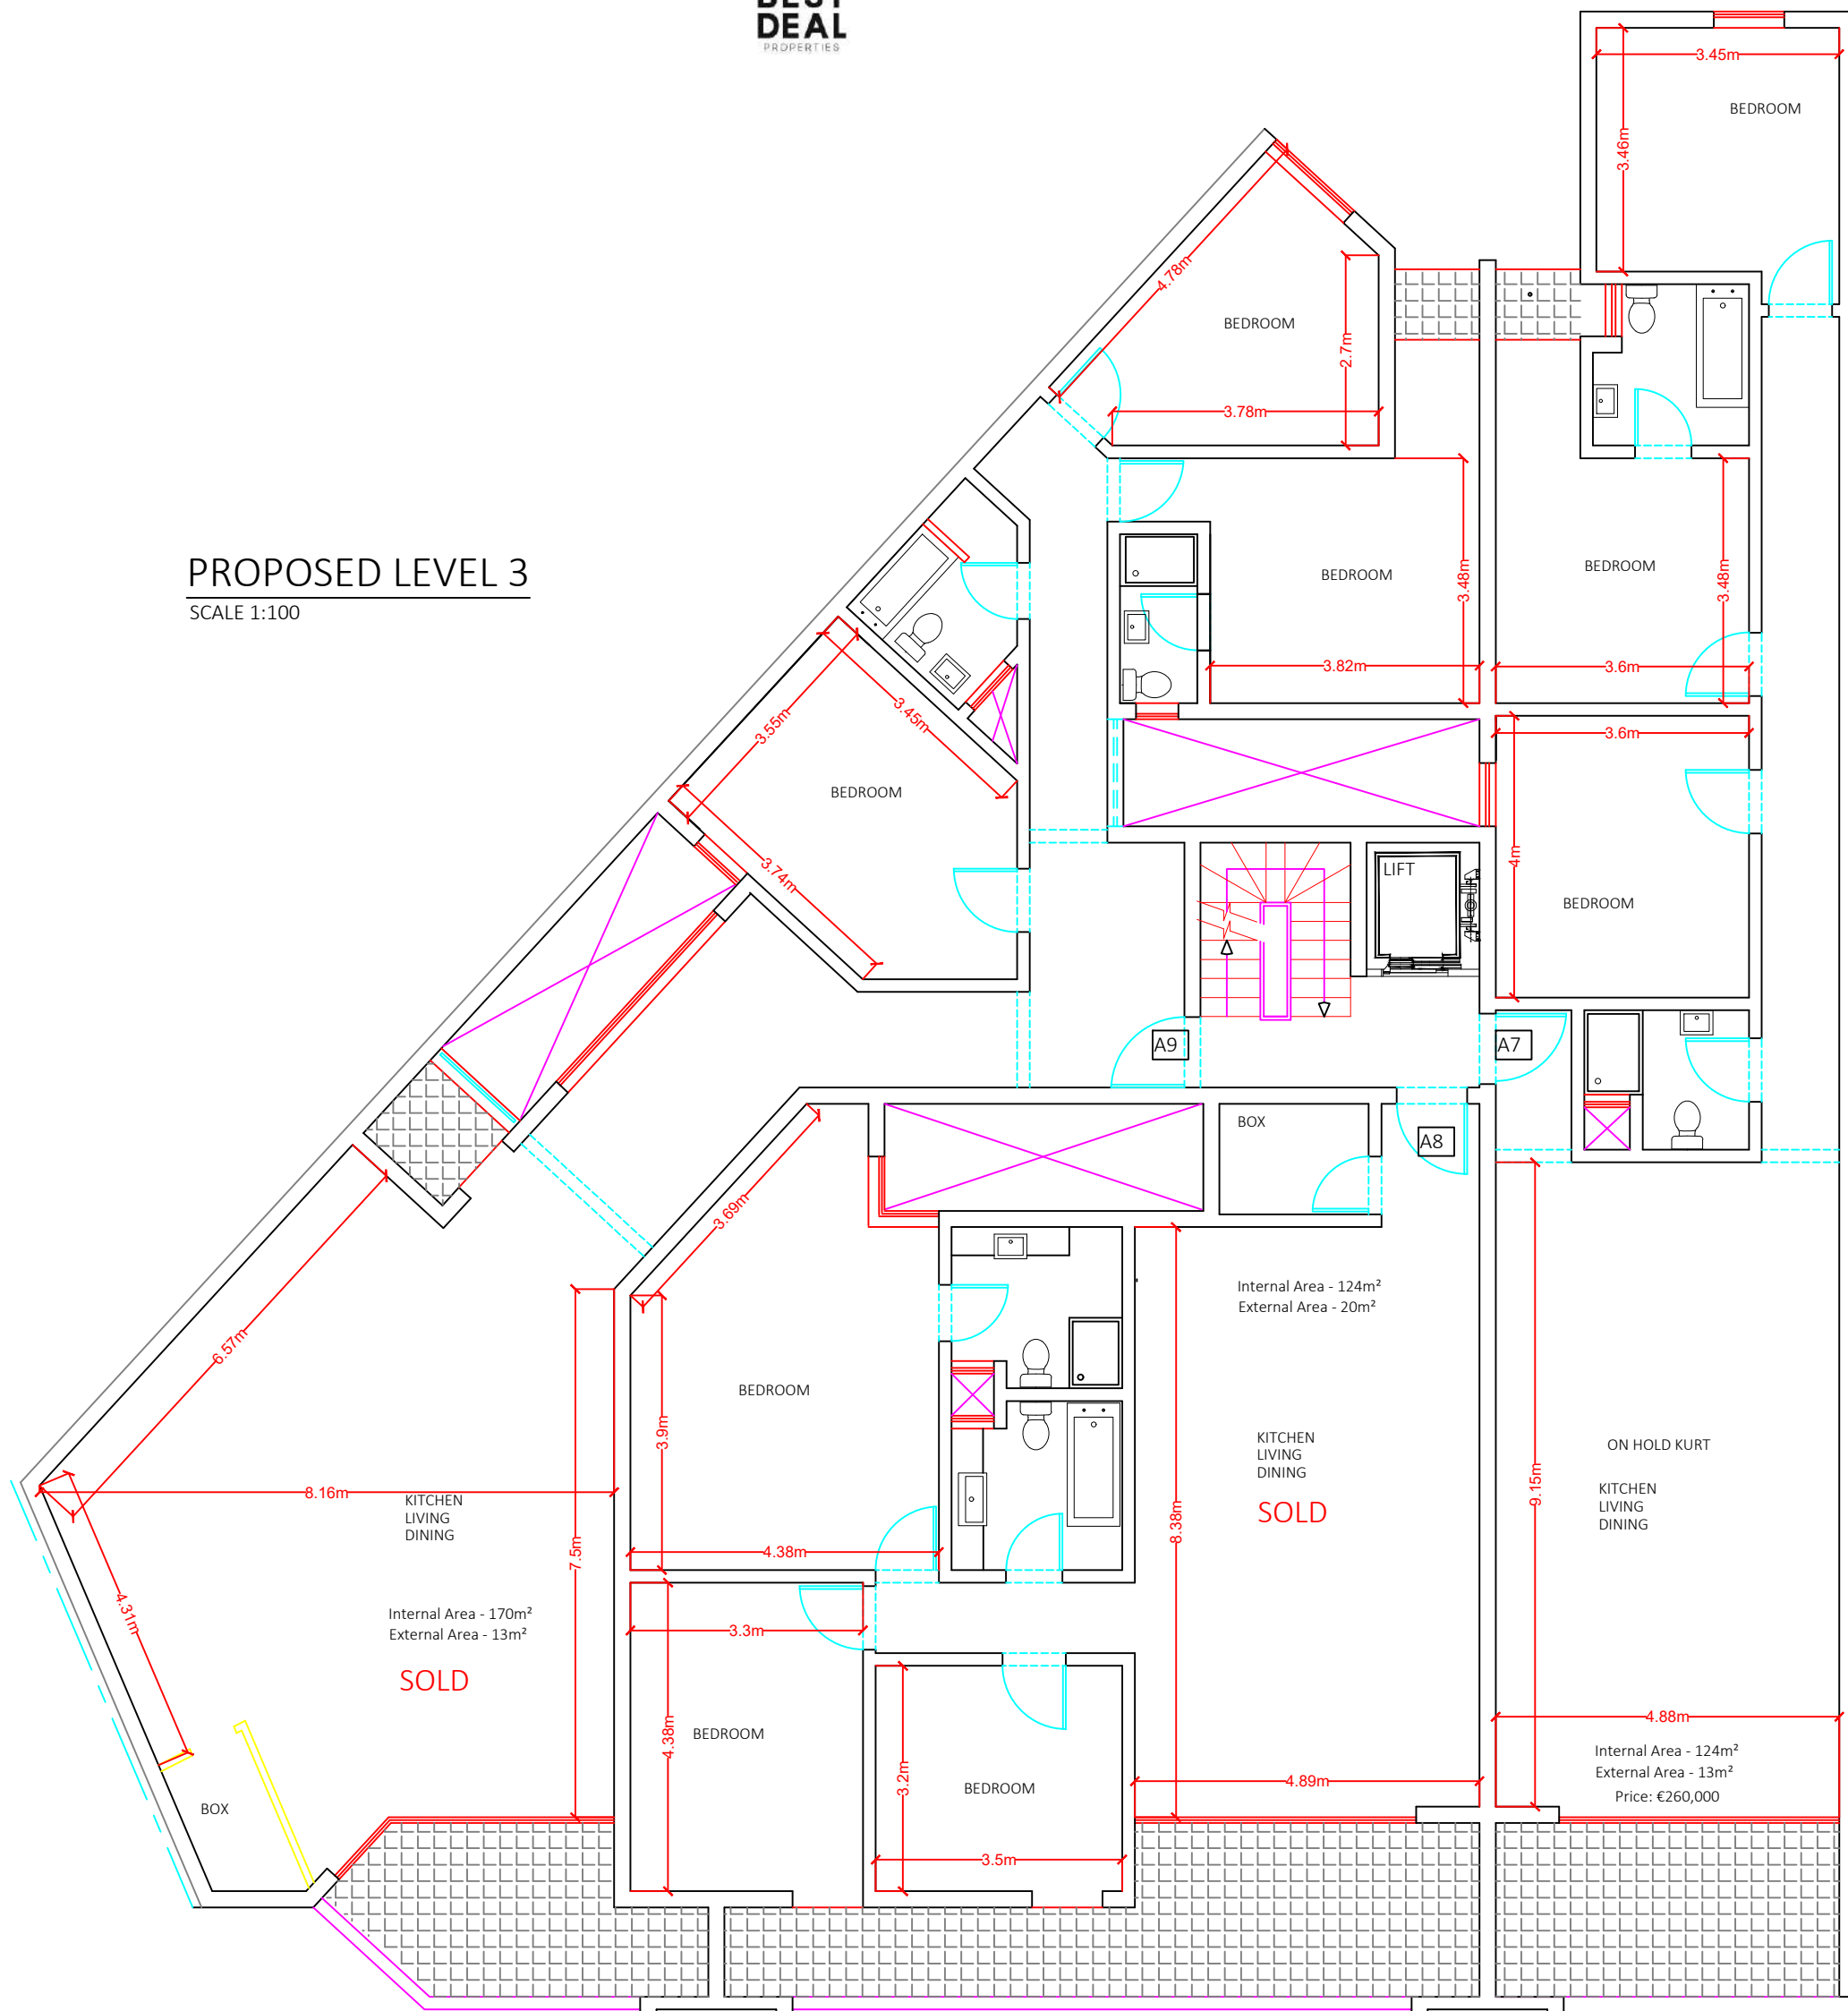

PROPOSED LEVEL 0
SCALE 1:100

Scale 1:100

PROPOSED LEVEL 1
SCALE 1:100

Scale 1:100

PROPOSED LEVEL 2
SCALE 1:100

SOLD

Price: €250,000

KITCHEN
LIVING
DINING

Internal Area - 124m²
External Area - 13m²

Scale 1:100

PROPOSED LEVEL 3

SCALE 1:100

Scale 1:100

PROPOSED LEVEL 4
SCALE 1:100

Scale 1:100

PROPOSED LEVEL 5
SCALE 1:100

Scale 1:100

PROPOSED LEVEL 6
SCALE 1:100