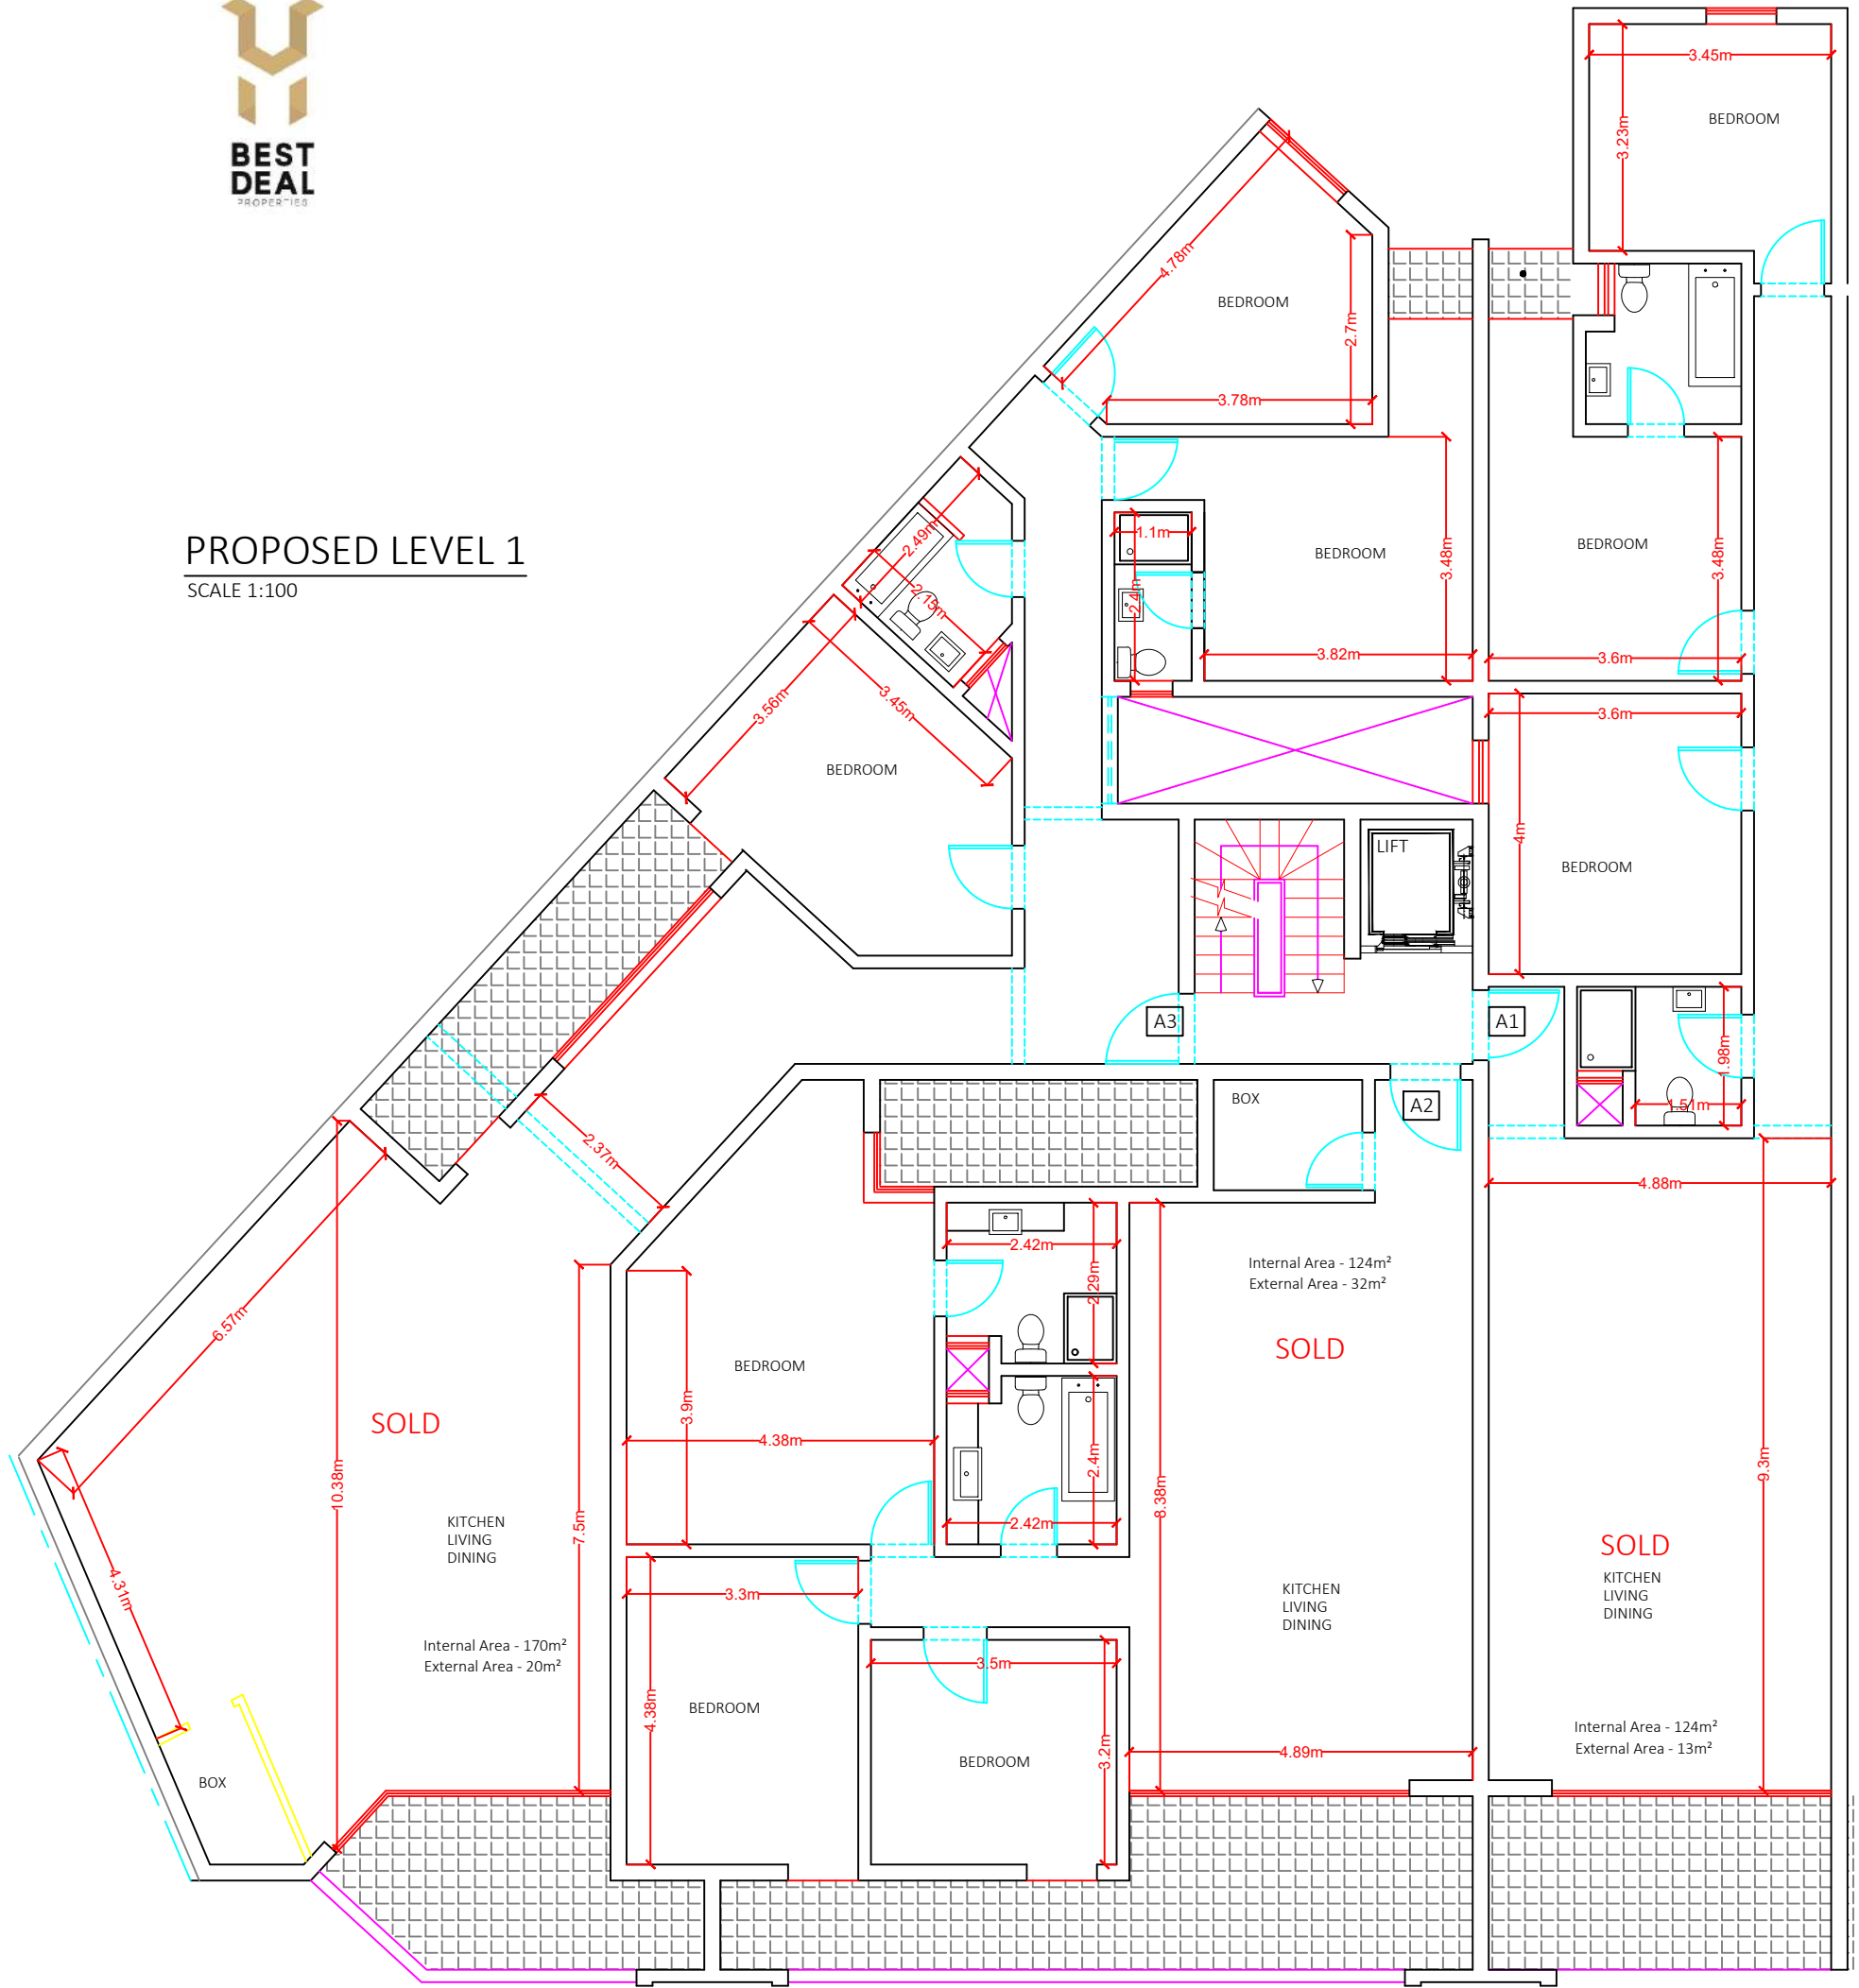

PROPOSED LEVEL 0
SCALE 1:100

Scale 1:100

PROPOSED LEVEL 1
SCALE 1:100

Scale 1:100

PROPOSED LEVEL 2
SCALE 1:100

SOLD

Price: €250,000

KITCHEN
LIVING
DINING

Internal Area - 124m²
External Area - 13m²

Scale 1:100

PROPOSED LEVEL 3

SCALE 1:100

Scale 1:100

PROPOSED LEVEL 4
SCALE 1:100

Scale 1:100

PROPOSED LEVEL 5
SCALE 1:100

Scale 1:100

PROPOSED LEVEL 6
SCALE 1:100