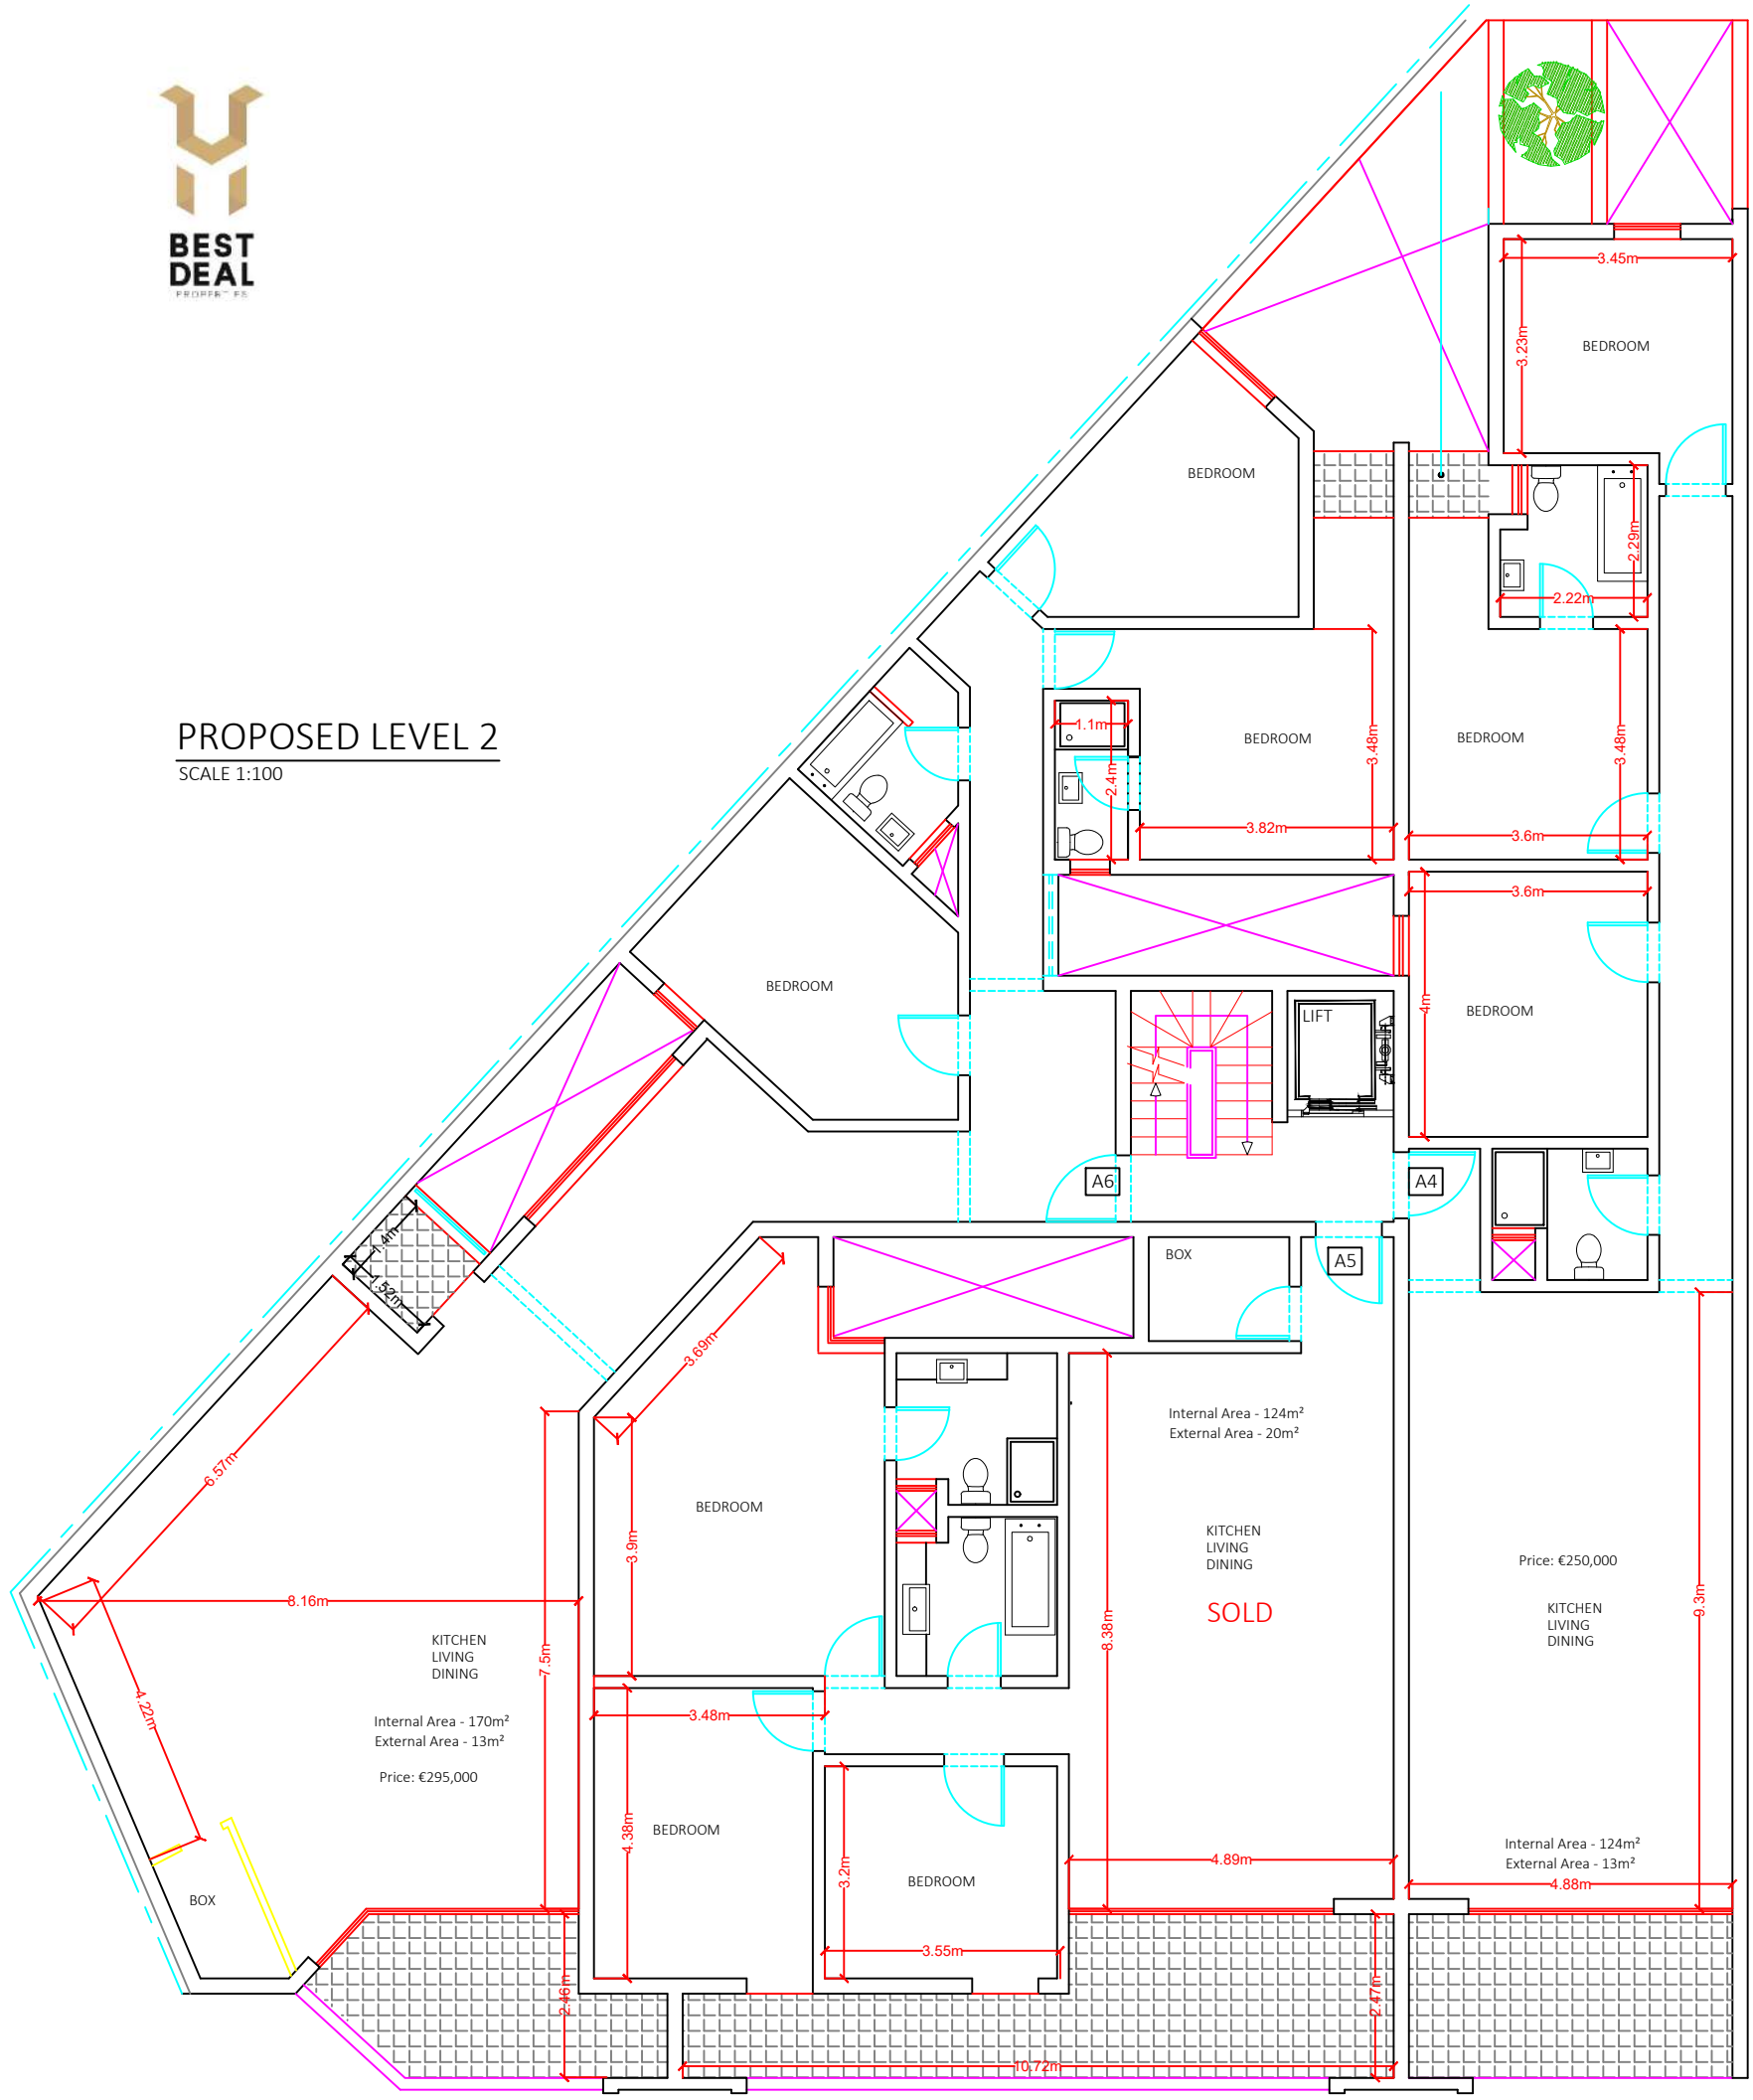

PROPOSED LEVEL 0
SCALE 1:100

Scale 1:100

PROPOSED LEVEL 1
SCALE 1:100

Scale 1:100

PROPOSED LEVEL 2
SCALE 1:100

SOLD

Price: €250,000

KITCHEN
LIVING
DINING

Internal Area - 124m²
External Area - 13m²

Scale 1:100

PROPOSED LEVEL 3

SCALE 1:100

Scale 1:100

PROPOSED LEVEL 4
SCALE 1:100

Scale 1:100

PROPOSED LEVEL 5
SCALE 1:100

Scale 1:100

PROPOSED LEVEL 6
SCALE 1:100