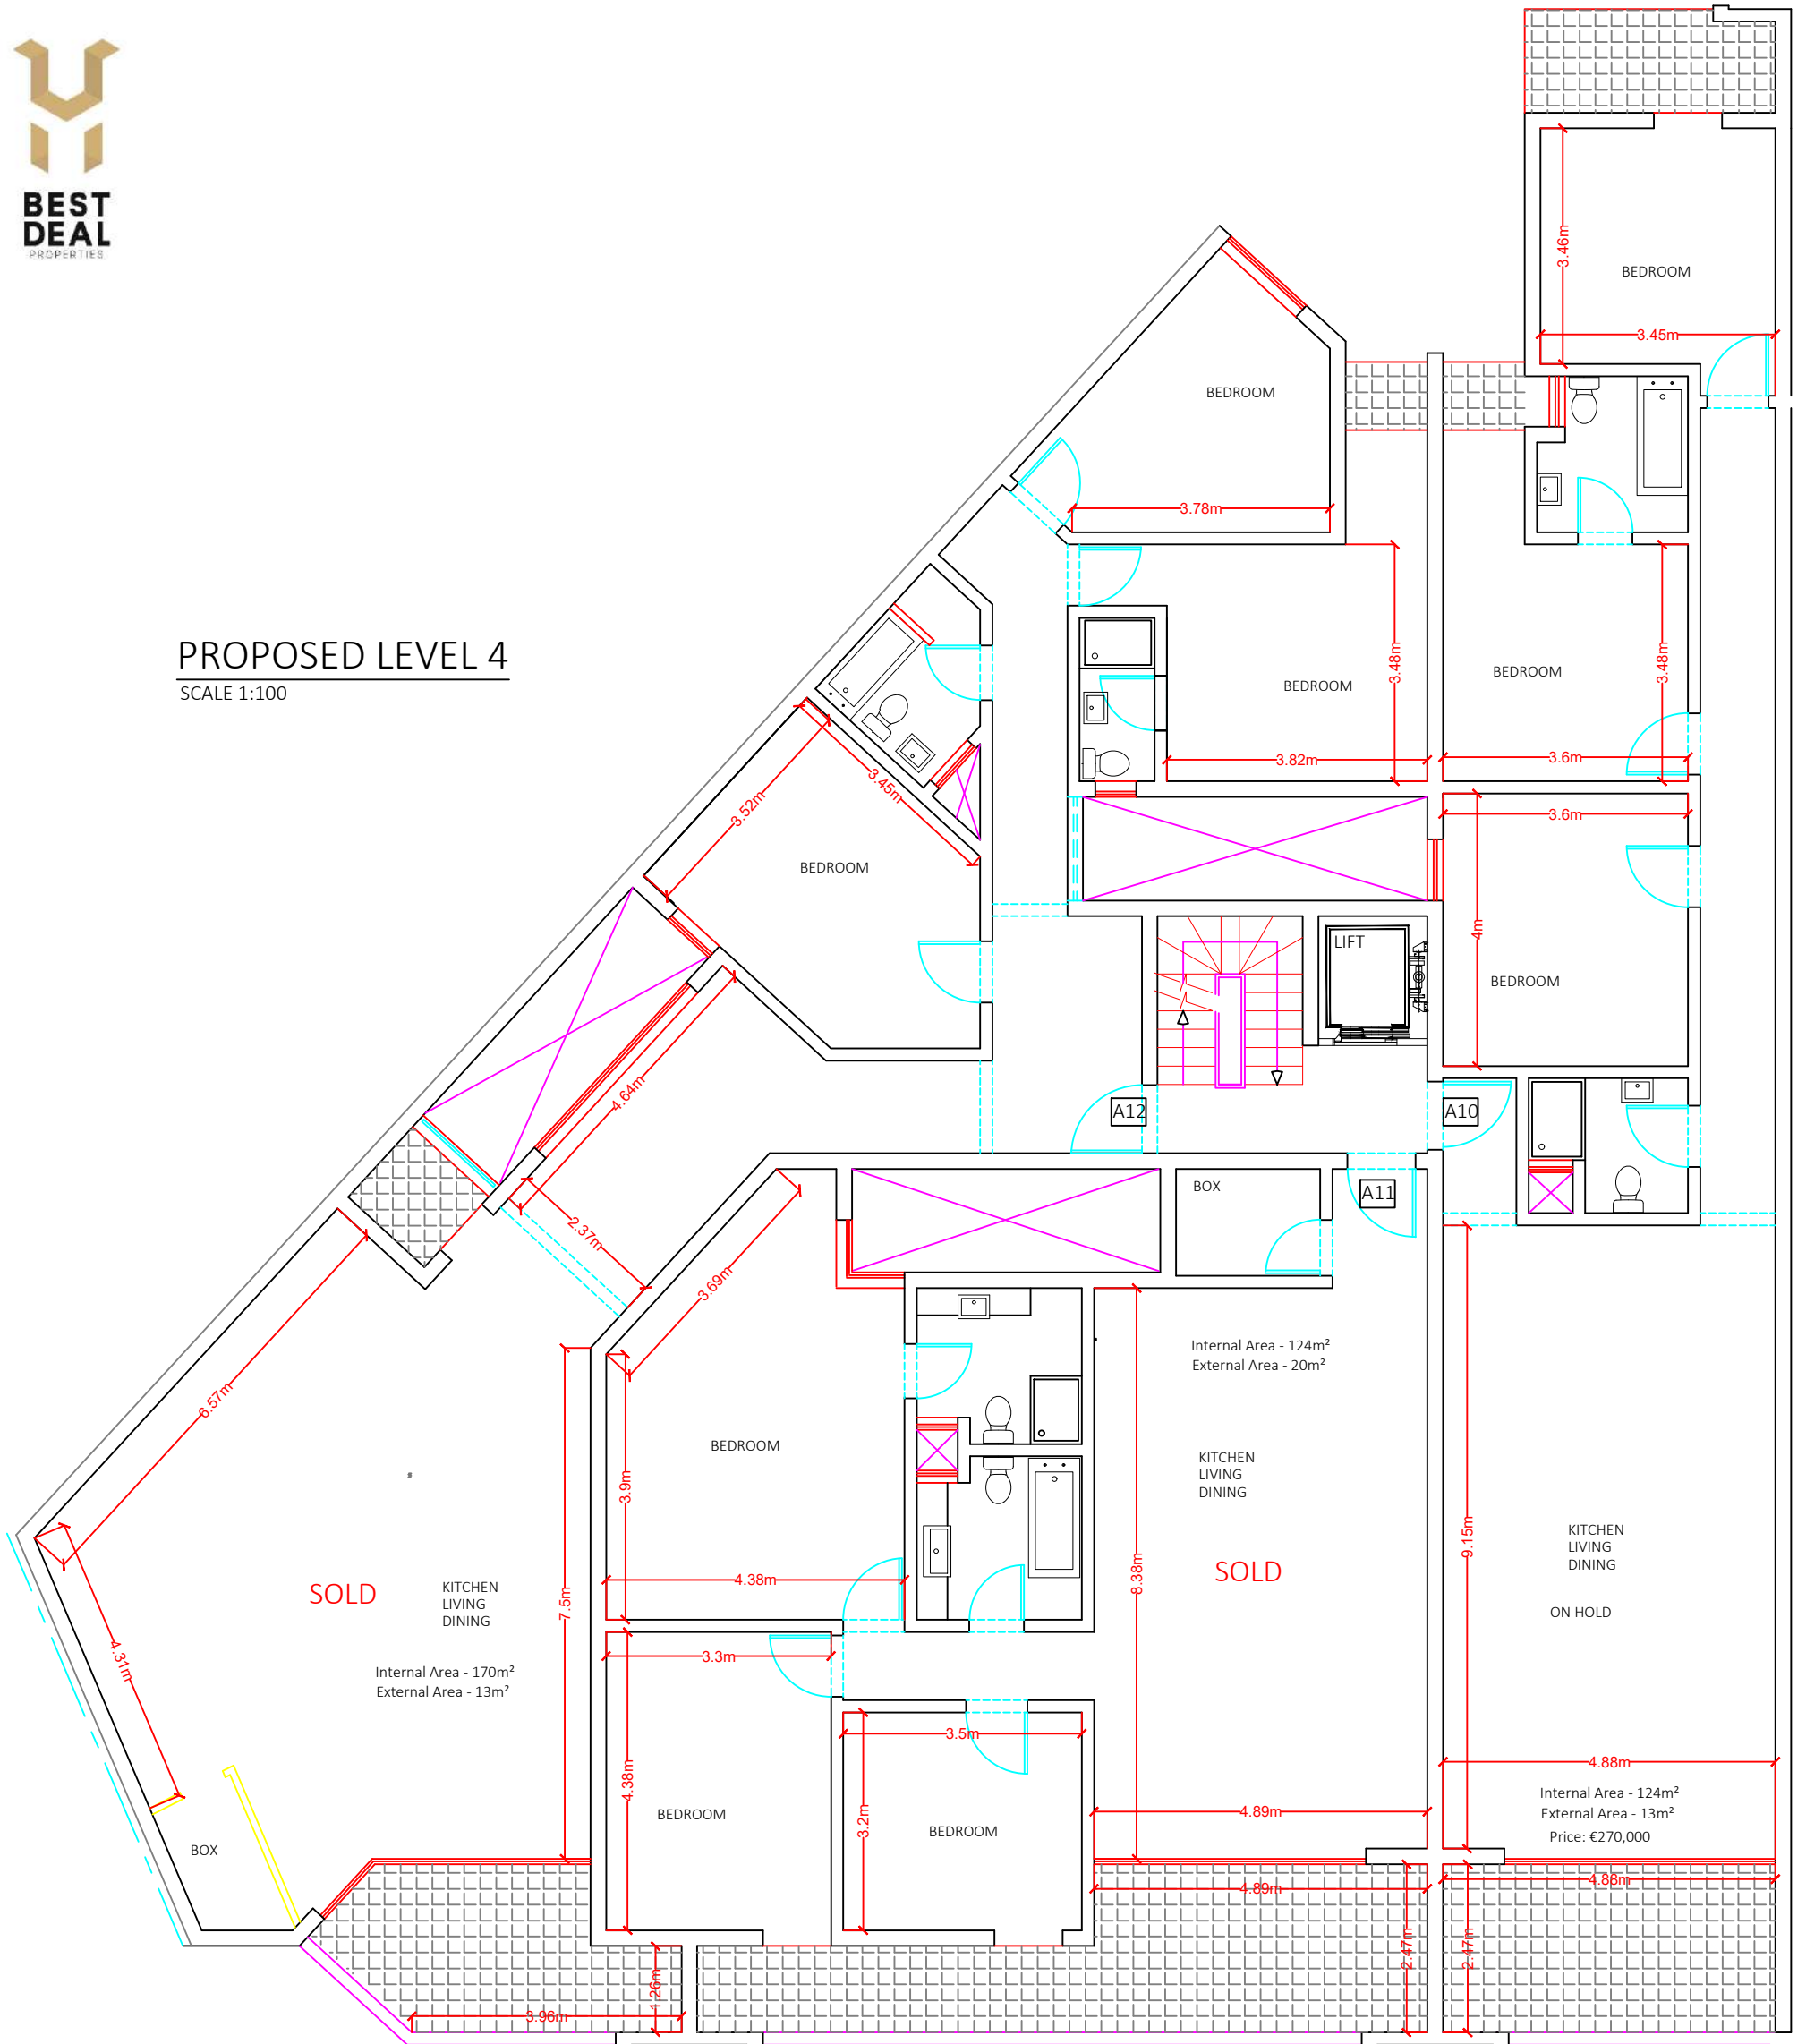

PROPOSED LEVEL 0
SCALE 1:100

Scale 1:100

PROPOSED LEVEL 1
SCALE 1:100

Scale 1:100

PROPOSED LEVEL 2
SCALE 1:100

SOLD

Price: €250,000

KITCHEN
LIVING
DINING

Internal Area - 124m²
External Area - 13m²

Scale 1:100

PROPOSED LEVEL 3

SCALE 1:100

Scale 1:100

PROPOSED LEVEL 4
SCALE 1:100

Scale 1:100

PROPOSED LEVEL 5
SCALE 1:100

Scale 1:100

PROPOSED LEVEL 6
SCALE 1:100